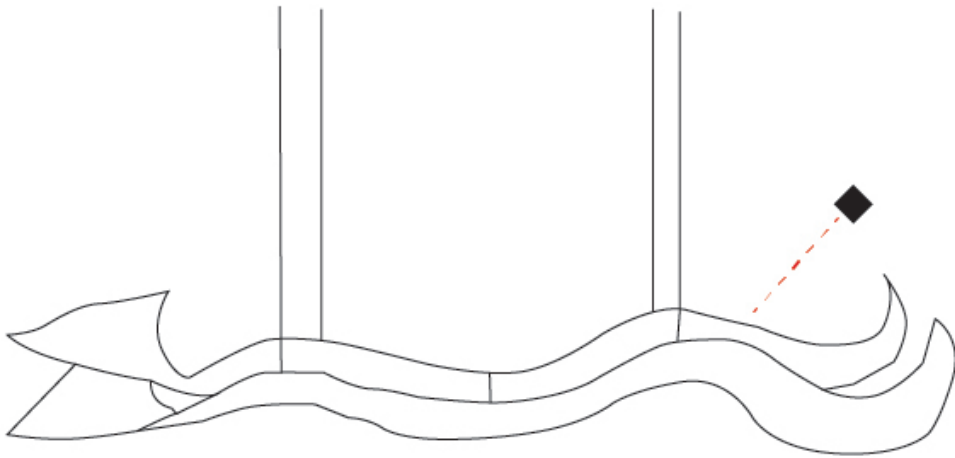

TEMPO PERSO SUSPENSION

D131526-

PROJECT	_____
TYPE	_____
SPECIFIER	_____
QUANTITY	_____
DATE	_____