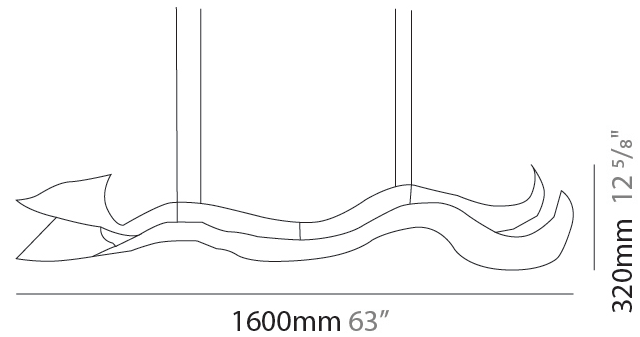

GENERAL

Series: Tempo Perso
Brand: Knikerboker
Division: Design
Mounting Type: Suspension
Mounting Location: Ceiling
Subcategory: Pendant

PHYSICAL

Shape: Abstract
Length (mm): 1600
Length (in): 63
Height (mm): 320
Height (in): 12 5/8
Extension (mm): 2000
Extension (in): 78 3/4
Light Distribution: Direct
Fixture Finish: EWH / EBK / MAN / COF / PRD / SLF / GLF / CLF / BRL / EWS / EWG / EWC / EWR / EBS / EBG / EBC / EBC / EBB / MAS / MAD / MAC / MAB / COS / CGO / CCL / CBL / PRS / PRG / PRC / PRB
Fixture Material: Aluminum
Cable Details: 4 Steel Cables 2000mm / 78 3/4" - Silicon Cable 2000mm / 78 3/4"

ELECTRICAL

Lamp Type: LED
Bulb Included: Bulb Included
Total Output Wattage (W): 40
Dimming: Tri-Mode (Non-Dimming and Phase Dimming (120Vac only) and 0-10V Dimming)
Driver Included: Yes
Driver Location: Integrated
Driver Type: Constant Current - Universal
Driver Class: Class 2
Input Voltage (V): 120 - 277
Constant Current (MA): 250
Upon Request: 0-10Vdc dimming / Phase dimming @120Vac / 277Vac

LED

Number of LEDs: 4
Color Temperature (°K): 3000
Max. Delivered Lumen (lm): 4400
CRI: >85 CRI
Lamp Life (hrs): 50000

OPTICAL

RATINGS AND CERTIFICATIONS

Certified By: CSA Certified to UL and CSA Standards
IP rating: IP20