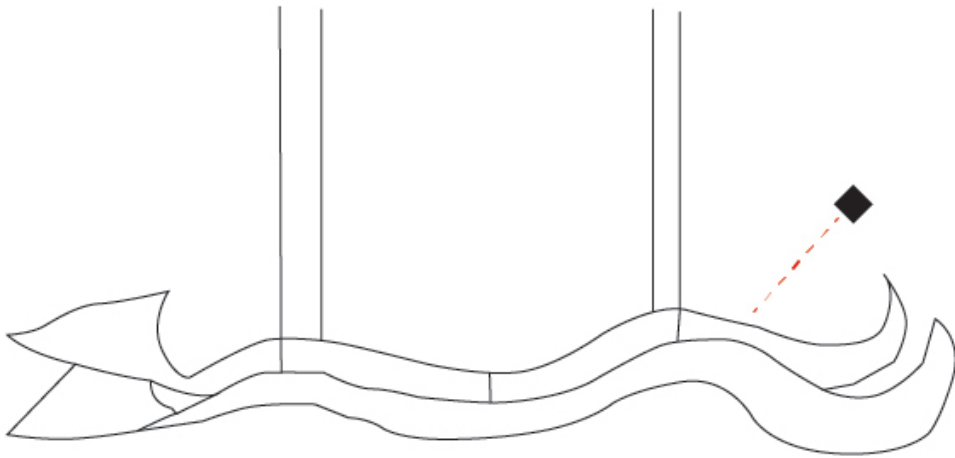

TEMPO PERSO SUSPENSION

D131512-

PROJECT	_____
TYPE	_____
SPECIFIER	_____
QUANTITY	_____
DATE	_____