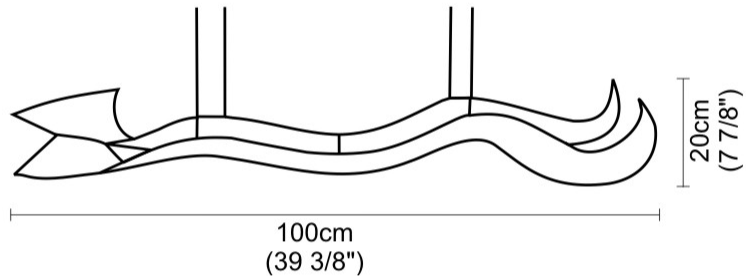

TEMPO PERSO SUSPENSION

D131229- _____
base number

1. To build a product code in our configurator select the specify button on the base model # product page
2. To build a manual product code on this datasheet choose from the options listed below in blue font and add the suffix to the base model #

GENERAL

Series: Tempo Perso
Brand: Knikerboker
Division: Design
Mounting Type: Suspension
Mounting Location: Ceiling
Subcategory: Pendant

PHYSICAL

Shape: Curves
Length (mm): 1000
Length (in): 39 3/8
Height (mm): 200
Height (in): 7 7/8
Light Distribution: Indirect
Fixture Finish: EWH / EBK / MAN / COF / PRD / SLF / GLF / CLF / BRL / EWS / EWG / EWC / EWR / EBS / EBG / EBC / EBC / EBB / MAS / MAD / MAC / MAB / COS / CGO / CCL / CBL / PRS / PRG / PRC / PRB
Fixture Material: Aluminum
Cable Details: 4 Steel Cables 2000mm / 78 3/4" - Silicon Cable 2000mm / 78 3/4"

ELECTRICAL

Lamp Type: LED
Total Output Wattage (W): 20
Dimming: Tri-Mode (Non-Dimming and Phase Dimming (120Vac only) and 0-10V Dimming)
Driver Included: Yes
Driver Location: Integrated
Driver Type: Constant Current - Universal
Driver Class: Class 2
Input Voltage (V): 120 - 277
Constant Current (MA): 250
Upon Request: 0-10Vdc dimming / Phase dimming @120Vac / 277Vac

LED

Number of LEDs: 2
Color Temperature (°K): 3000
Max. Delivered Lumen (lm): 2200
CRI: >85 CRI
Lamp Life (hrs): 50000

OPTICAL

RATINGS AND CERTIFICATIONS

Certified By: CSA Certified to UL and CSA Standards
IP rating: IP20